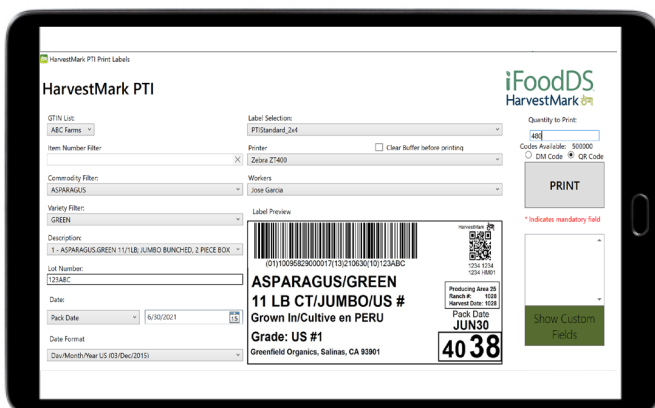

## Total Supply Chain Traceability. Real-Time Visibility.

Protect your reputation and create preference for your brand with iFoodDS | HarvestMark. In today's complex supply chain, you need to do more than simple one-up, one-back, lot-level traceability. Our software solution provides comprehensive food traceability that lets you traceback or traceforward across the entire supply chain and get real-time visibility with cloud-based technology.

Easy to deploy, easy to use and affordable, our platform delivers case and pallet traceability and labeling. We go beyond PTI standards to give you and your trading partners full compliance and transparency to enhance your company's value across the supply chain. For 15 years we've been the proven provider of traceability solutions worldwide, enabling traces on billions of products each year.

Supports all harvesting, packing and processing workflows

## Exceed PTI Standards and Customer Requirements with Case Level Traceability

- Traceback across the supply chain, instantly.
- Manage GTINs and label formats across multiple locations.
- Track harvest and production data that is important to your business.