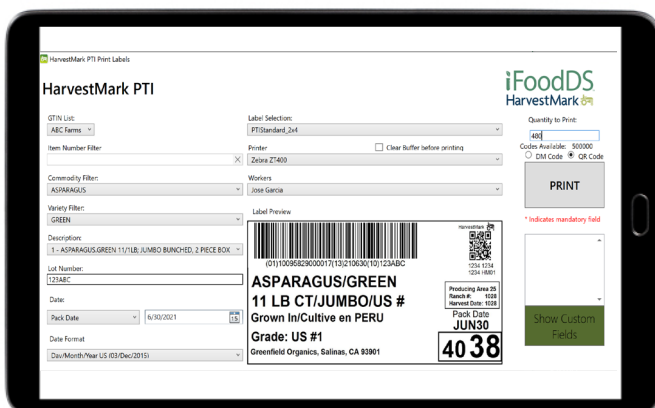

Supply Chain Traceability

Total Supply Chain Traceability. Real-Time Visibility.

Protect your reputation and create preference for your brand with iFoodDS | HarvestMark. In today's complex supply chain, you need to do more than simple one-up, one-back, lot-level traceability. Our software solution provides comprehensive food traceability that lets traceback or traceforward across the entire supply chain and get real-time visibility with cloud-based technology.

Easy to deploy, easy to use and affordable, our platform delivers case and pallet traceability and labeling. We go beyond PTI standards to give you and your trading partners full compliance and transparency to enhance your company's value across the supply chain. For 15 years we've been the proven provider of traceability solutions worldwide, enabling traces on billions of products each year.

Supports all harvesting, packing and processing workflows

Exceed PTI Standards and Customer Requirements with Case Level Traceability

- Traceback across the supply chain, instantly.
- Manage GTINs and label formats across multiple locations.
- Track harvest and production data that is important to your business.

Traceforward Instantly with Pallet Level Traceability

- Streamline Advance Ship Notices (ASN) & pallet shipping processes.
- Comply with the requirements of your customers via our easy to use ASN add-on solution.
- Integrate with your quality control (QC) processes to improve the transparency of outgoing shipping and receiving inspections.
- Use in a warehouse environment on your mobile device.
- Instantly traceback from a purchase order or shipment to the specific GTIN's, Lot's and pack or harvest dates.